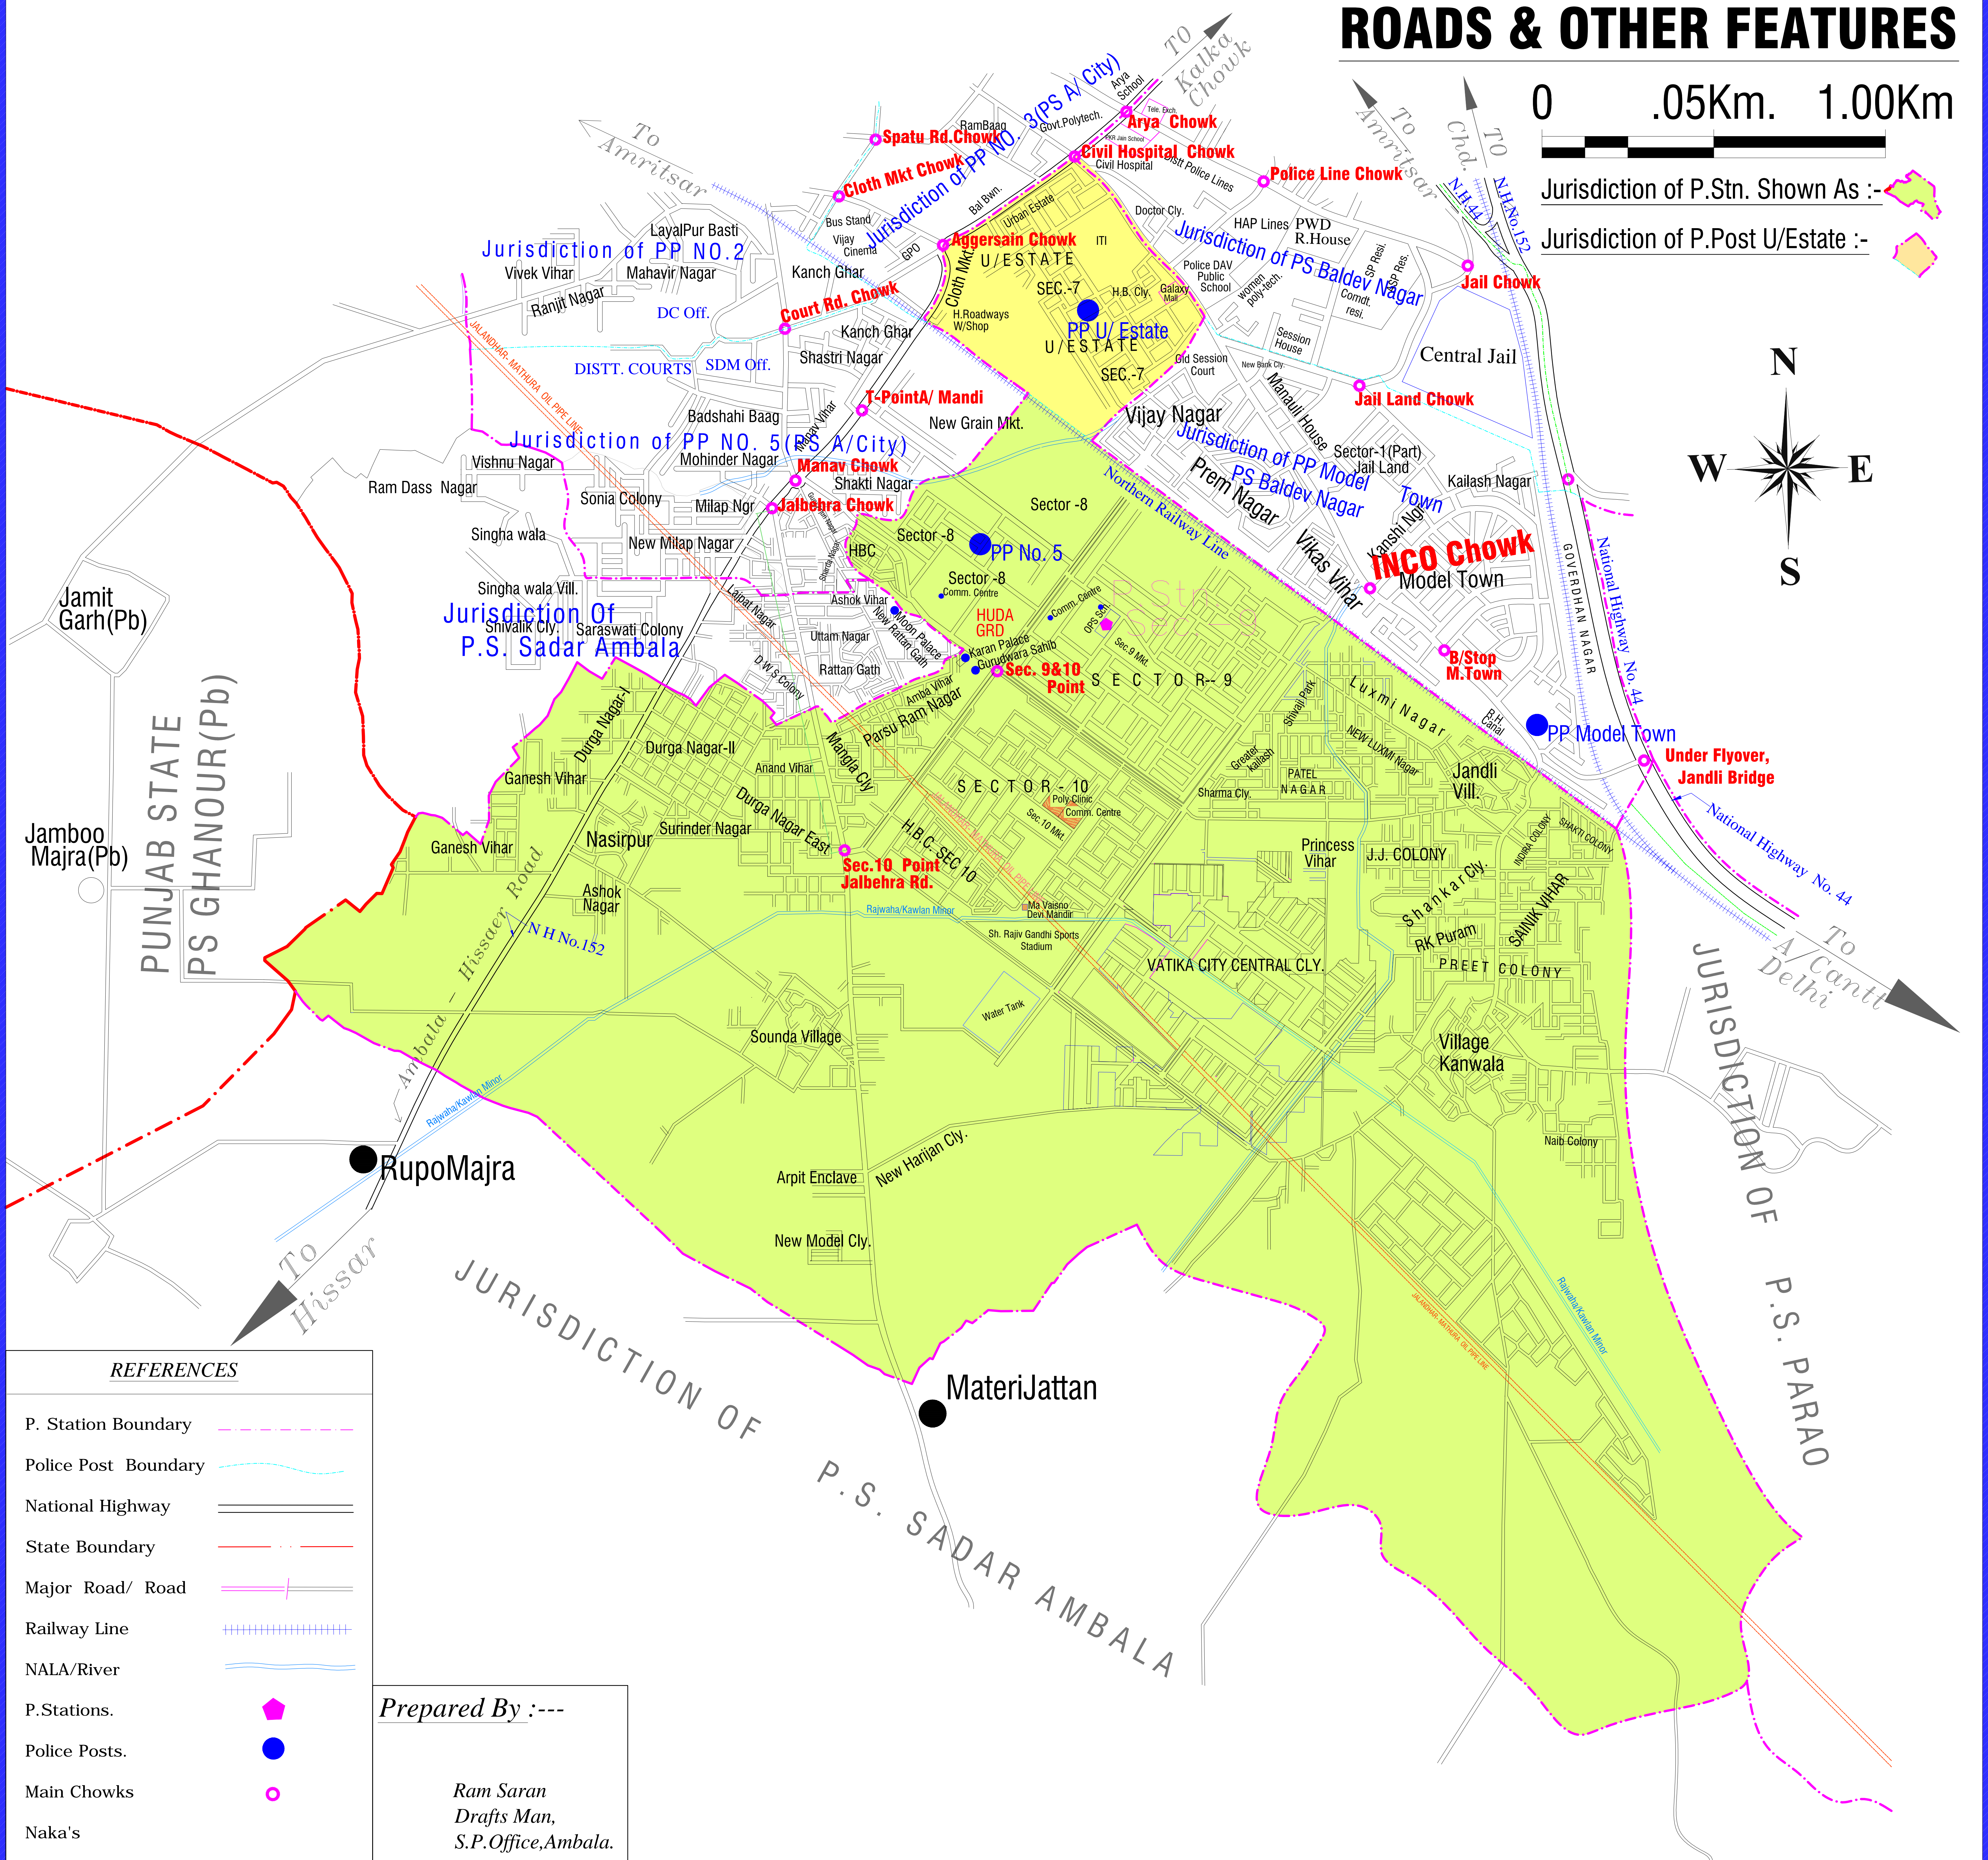

# JURISDICTION MAP OF POLICE STATION SECTOR-9

## ROADS & OTHER FEATURES

0 .05Km. 1.00Km

Jurisdiction of P.Stn. Shown As :-

Jurisdiction of P.Post U/Estate :-

- P. Station Boundary
- Police Post Boundary
- National Highway
- State Boundary
- Major Road/ Road
- Railway Line
- NALA/River
- P.Stations.
- Police Posts.
- Main Chowks
- Naka's